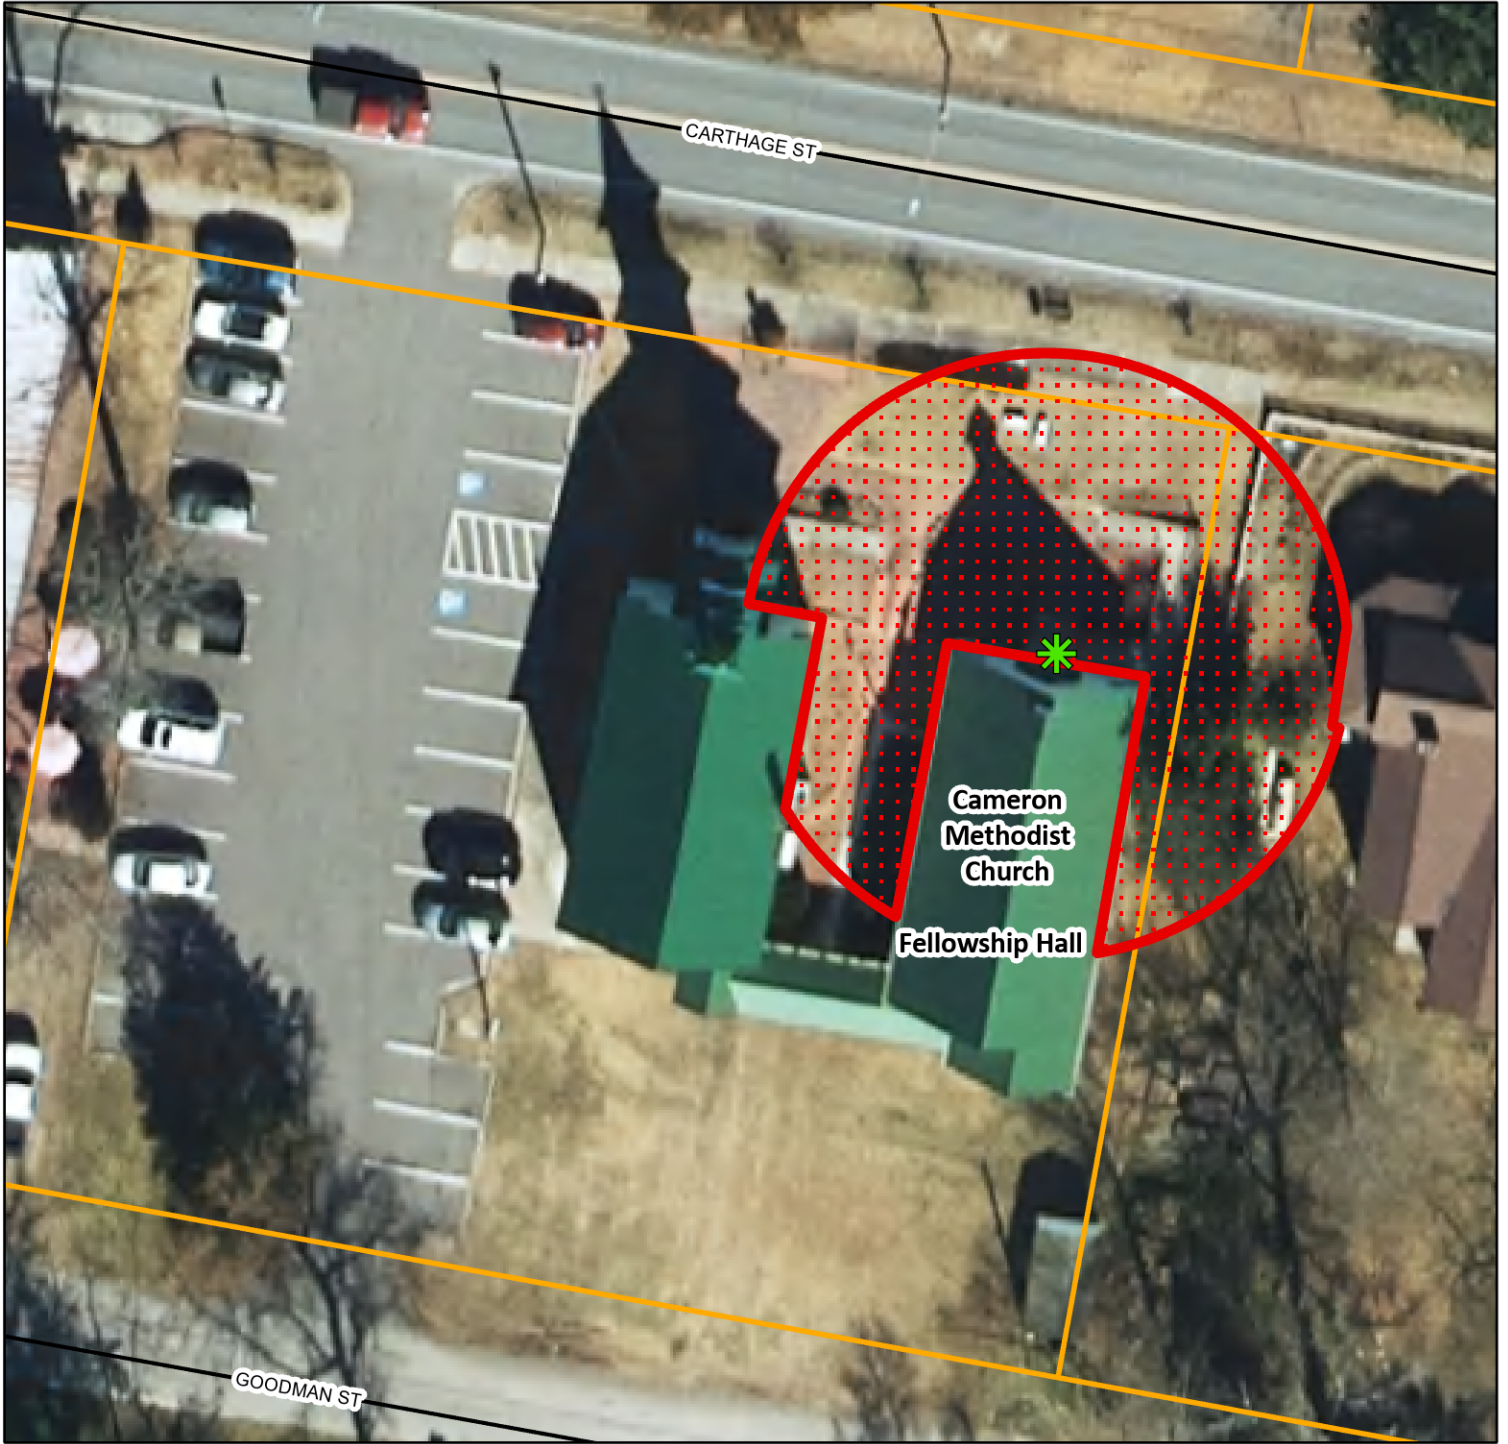

Precinct Polling Place: Cameron

Candidates and/or their representatives must stay 50 feet away from the entrance of the polling place. This area has been identified for you below. There may be a designated area for electioneering as noted below. Thank you.

Legend

2021 Aerial

 Entrance Door

 50 Foot Perimeter of Door

Map Prepared by Moore County GIS on 8/9/2022

Moore County GIS Disclaimer
All the information contained on this media is prepared for the inventory of real property found within Moore County. All data is compiled from recorded deeds, plats, and other public records and data. Users of this data are hereby notified that the aforementioned public primary information sources should be consulted for verification of the information. All information contained herein was created for the County's internal use. MOORE COUNTY, ITS OFFICIALS, AGENTS AND EMPLOYEES MAKE NO WARRANTY AS TO THE CORRECTNESS OR ACCURACY OF THE INFORMATION SET FORTH ON THIS MEDIA WHETHER EXPRESS OR IMPLIED, IN FACT OR IN LAW, INCLUDING WITHOUT LIMITATION THE IMPLIED WARRANTIES OF MERCHANTABILITY AND FITNESS FOR A PARTICULAR USE. Any resale of this data is strictly prohibited in accordance with North Carolina General Statutes 132-10. Grid is based on North Carolina State Plane Coordinate System NAD83 (feet).