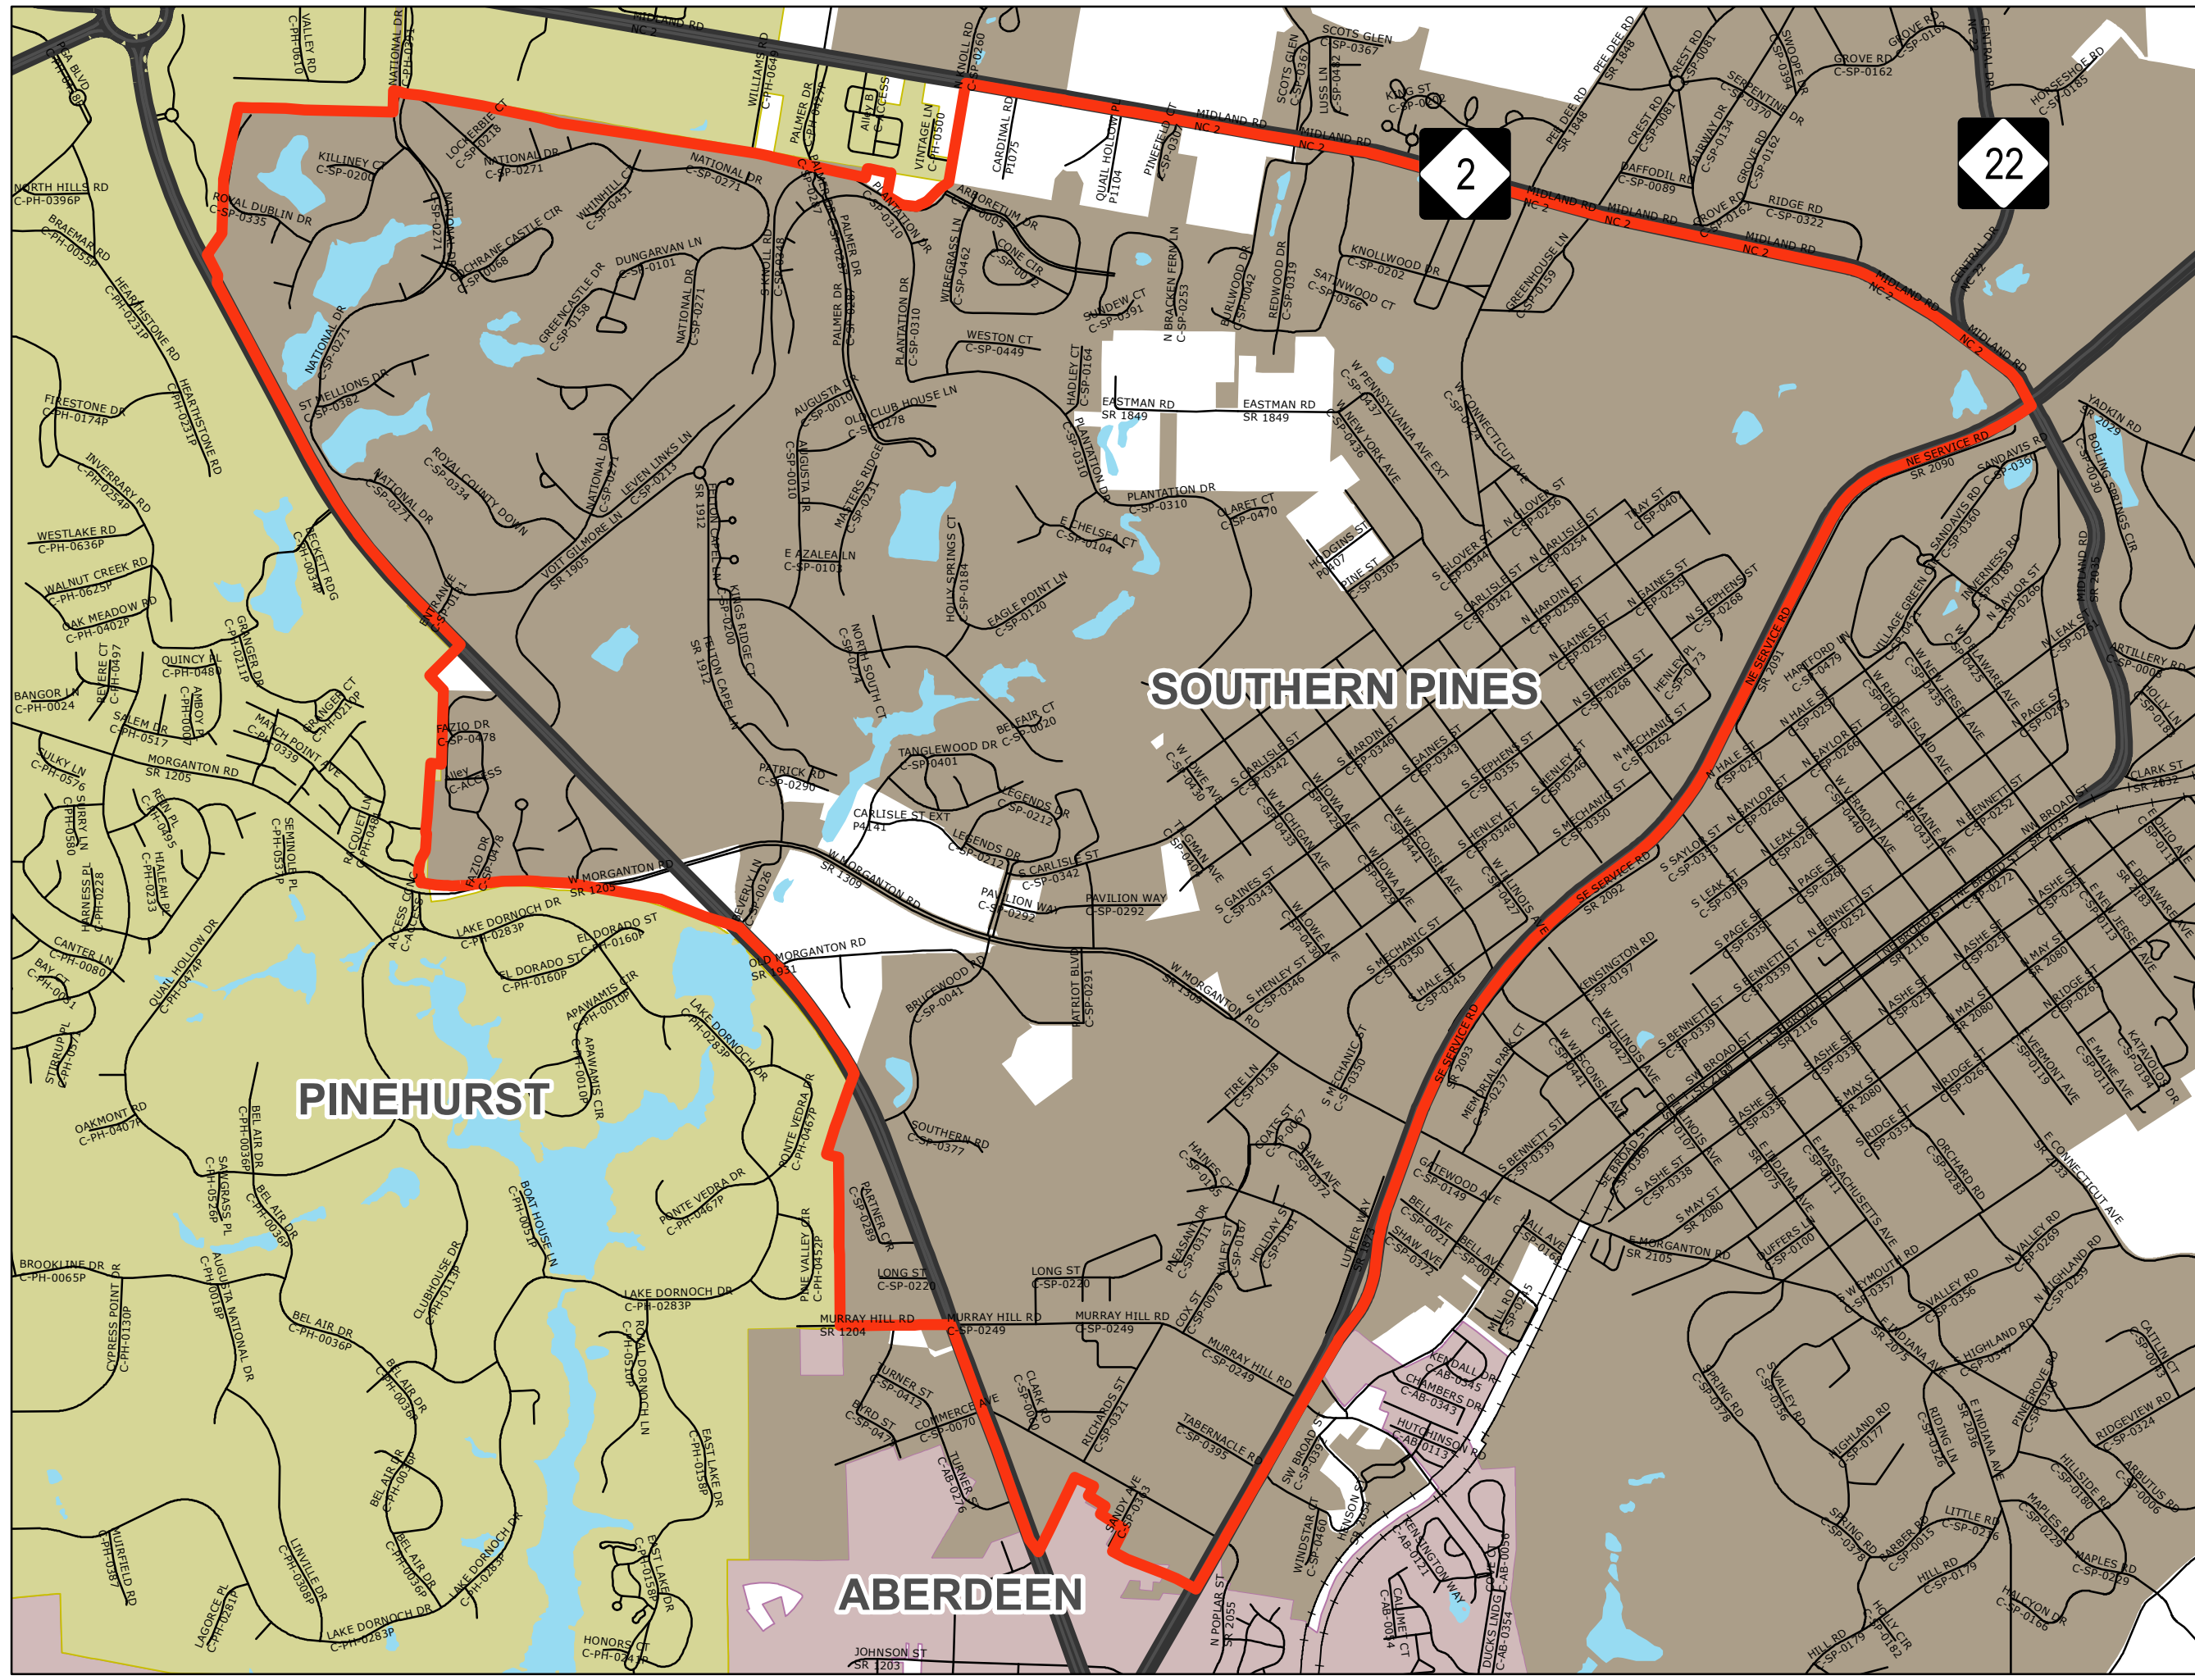

SOUTH SOUTHERN PINES PRECINCT

Legend

- **NAME**
- S SOUTHERN PINES
- RAILROAD
- HIGHWAYS
- STREETS
- LAKES & RIVERS
- **CITY LIMITS**
- ABERDEEN
- PINEHURST
- SOUTHERN PINES

Printed - October 31, 2022

2

22

SOUTHERN PINES

PINEHURST

ABERDEEN