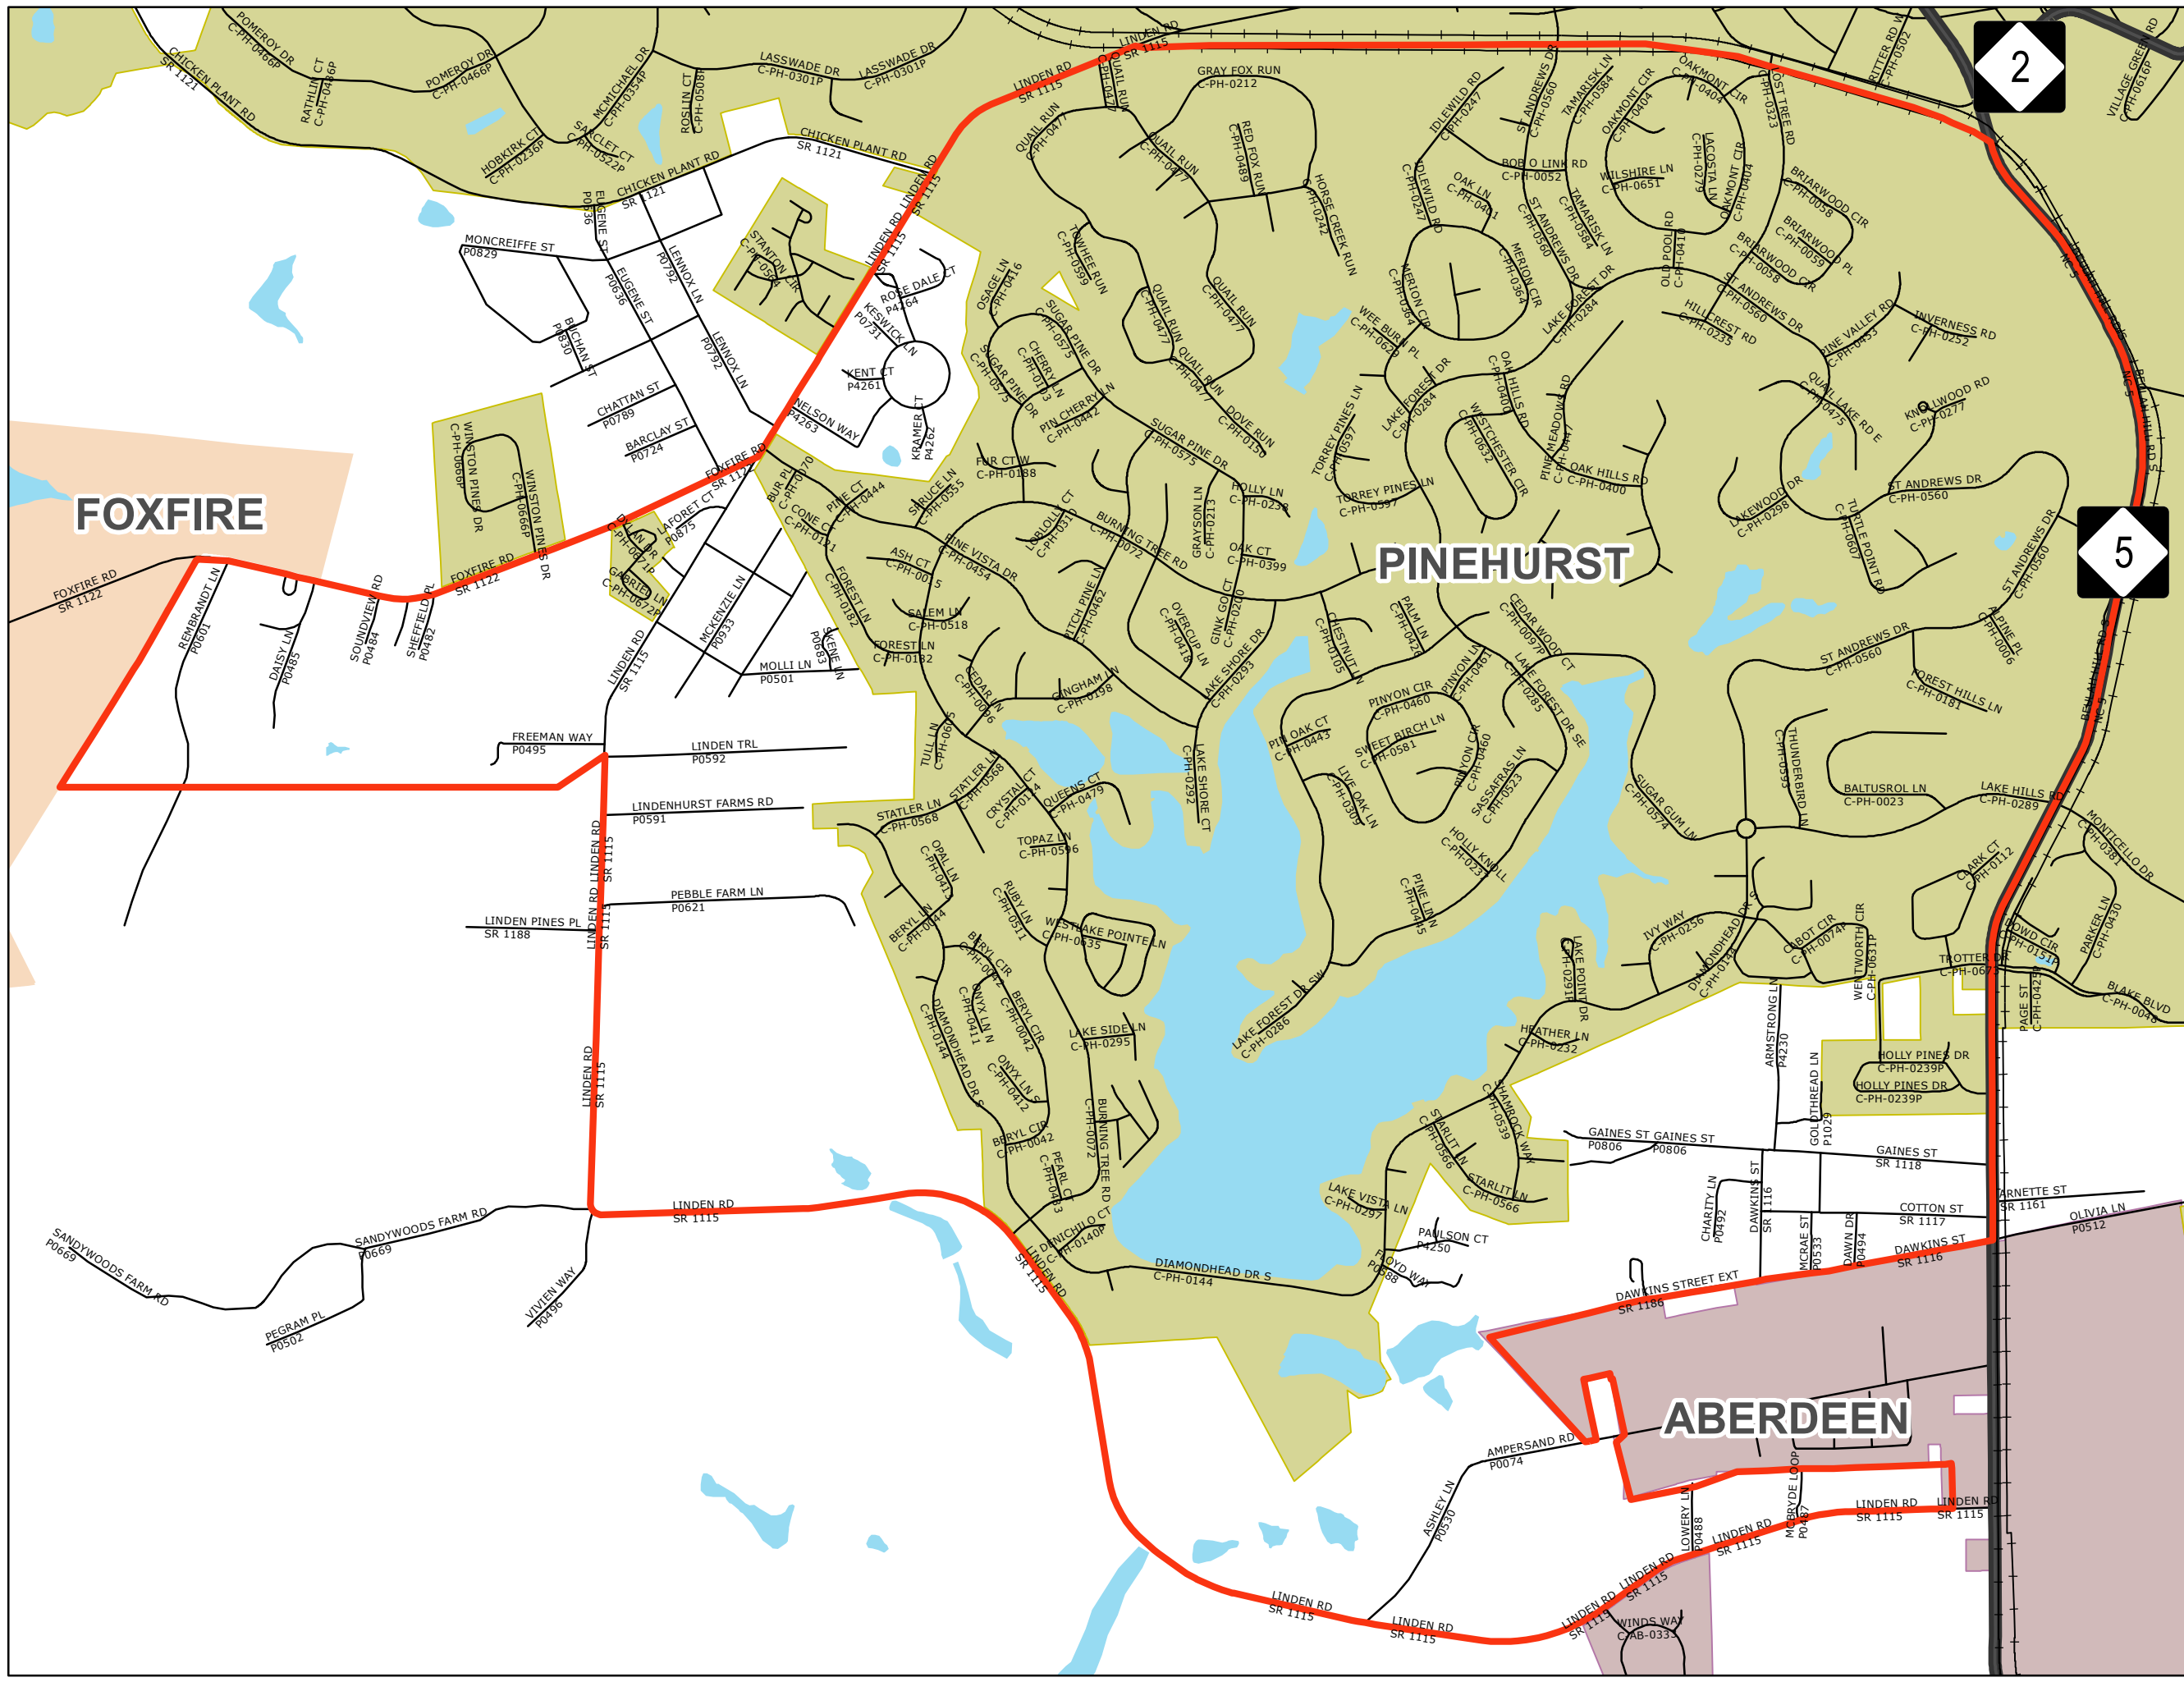

PINEHURST C PRECINCT

Legend

- PINEHURST C PRECINCT
- RAILROAD
- HIGHWAYS
- STREETS
- LAKES & RIVERS
- <all other values>
- **CITY LIMITS**
- ABERDEEN
- PINEHURST
- COUNTY BOUNDARY

Printed - October 31, 2022

2

5

FOXFIRE

PINEHURST

ABERDEEN