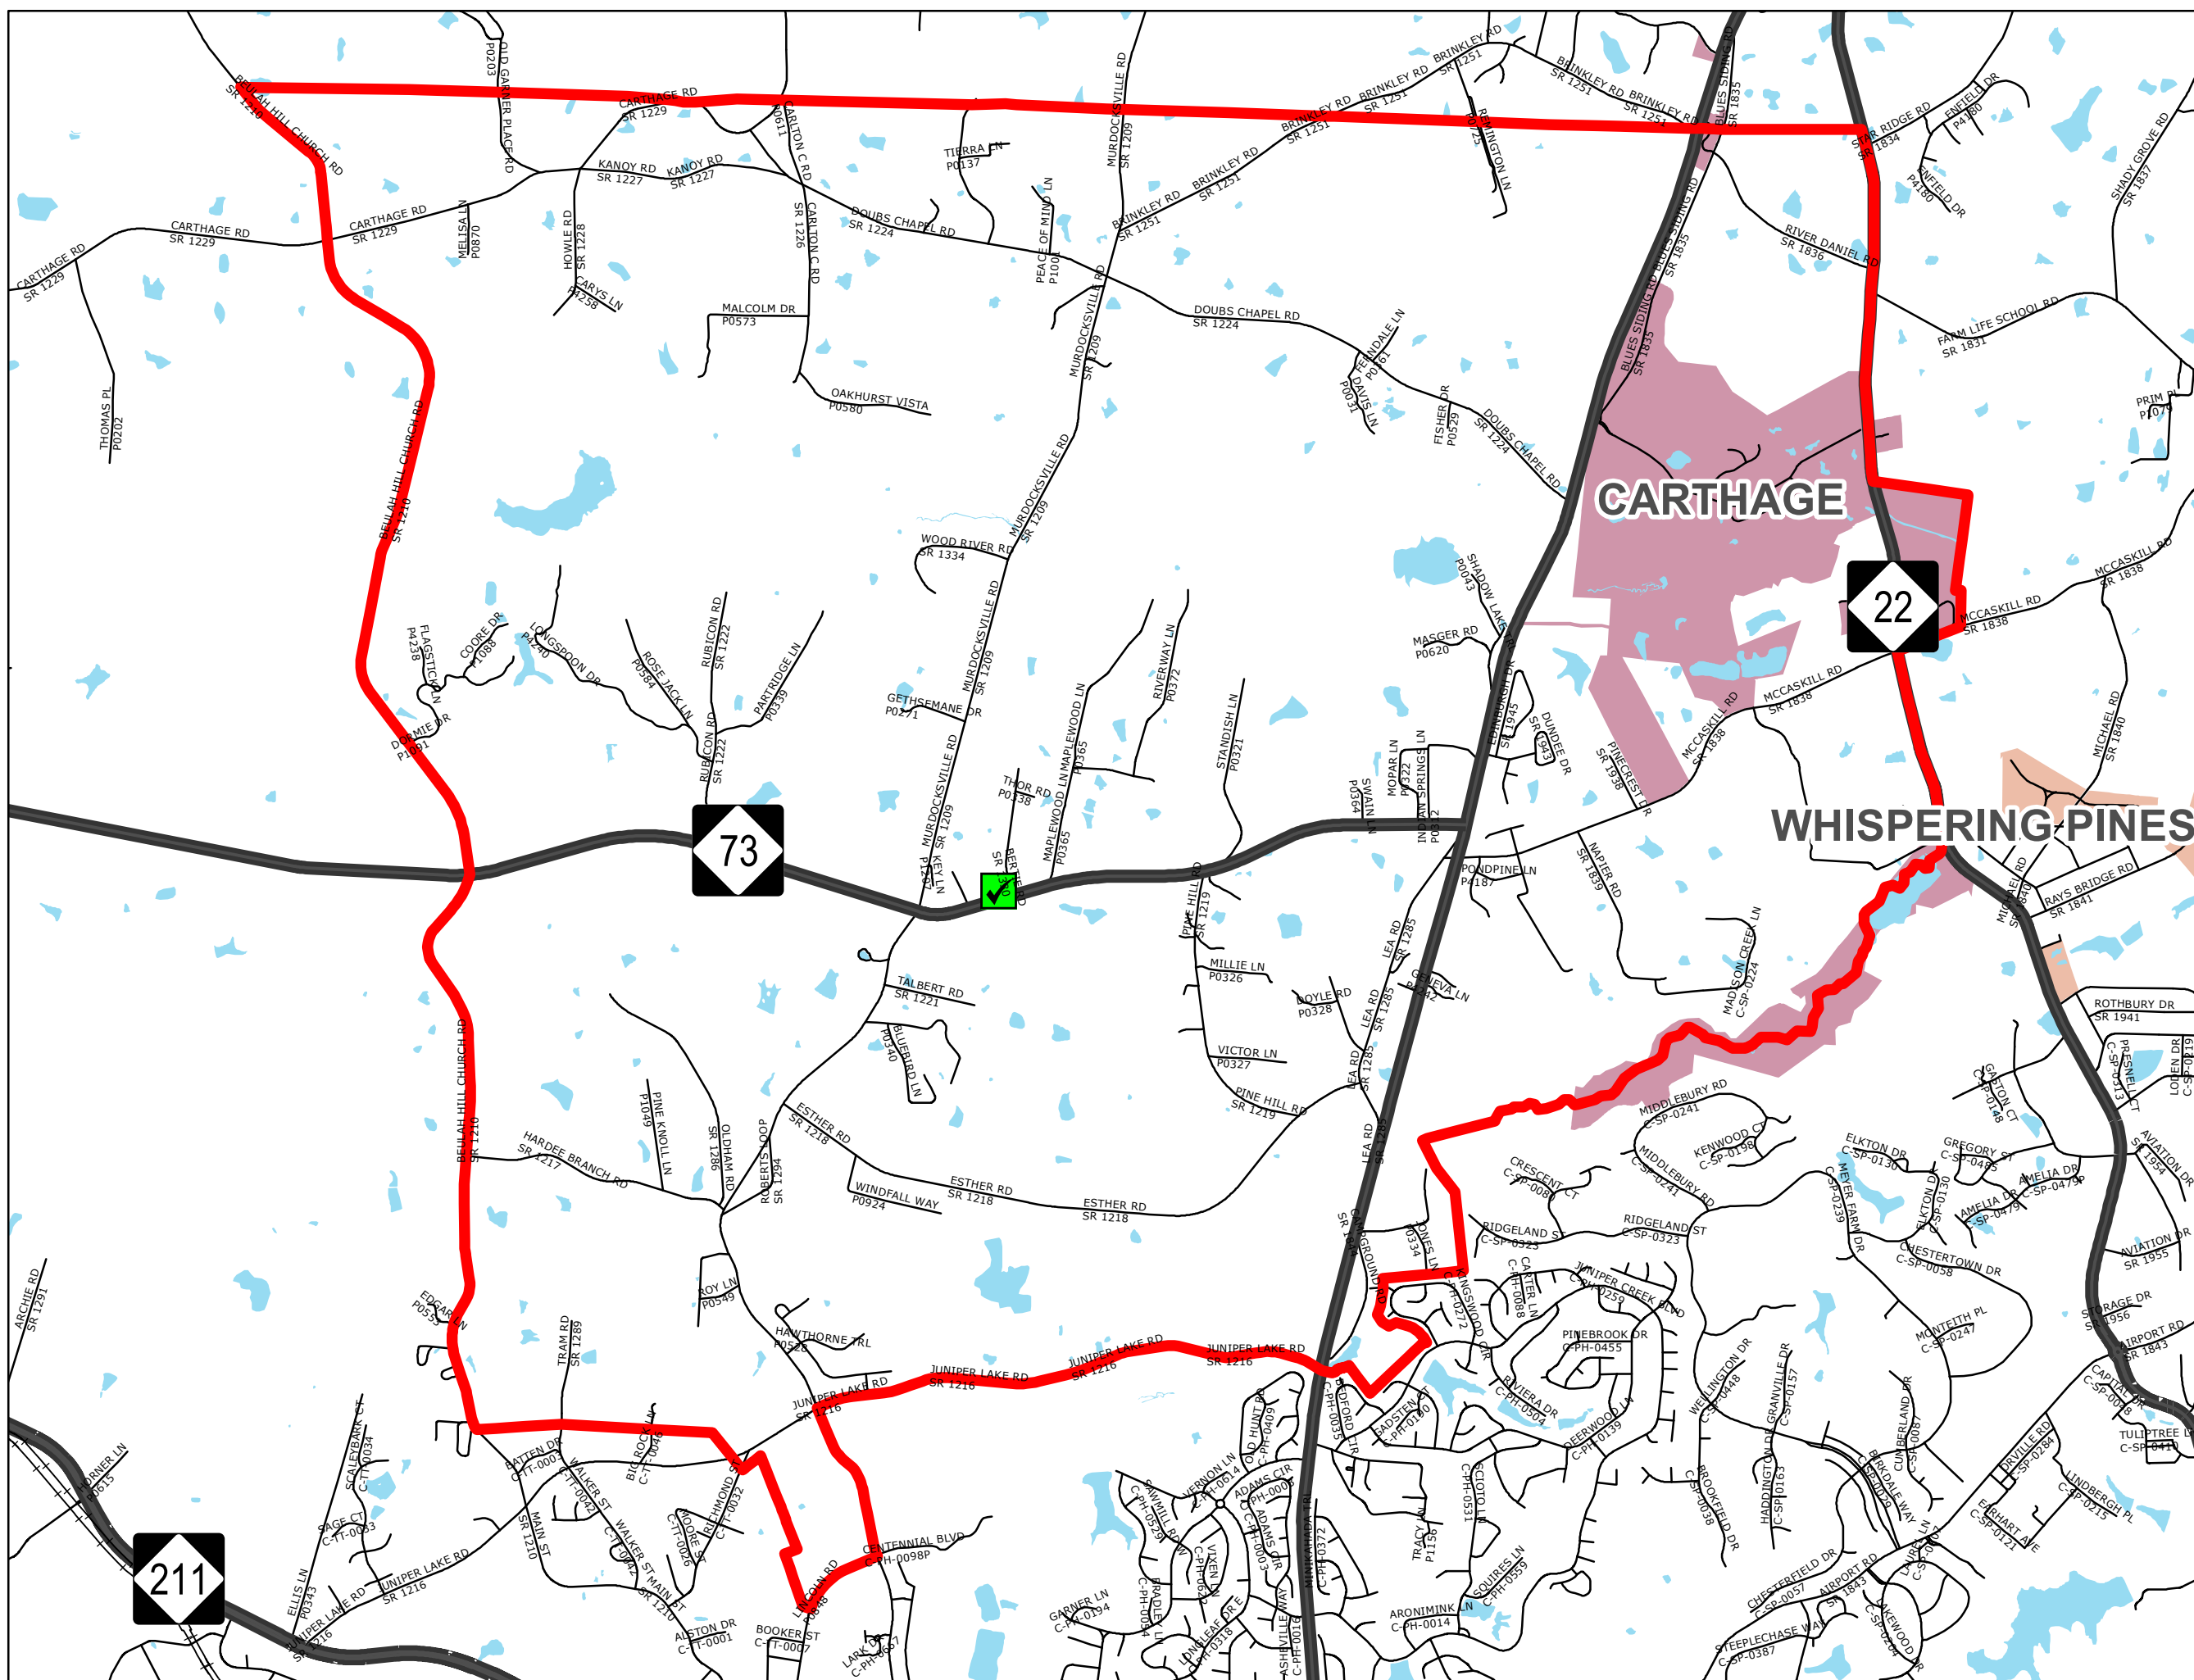

EASTWOOD PRECINCT

Eastwood Fire Department
980 NC 73 Hwy
West End, NC 27376

Legend

- Polling Place
- EASTWOOD
- RAILROAD
- HIGHWAYS
- STREETS
- LAKES & RIVERS
- **CITY**
- CARTHAGE
- WHISPERING PINES
- COUNTY BOUNDARY

Printed - October 31, 2022

211

73

22

CARTHAGE

WHISPERING PINES