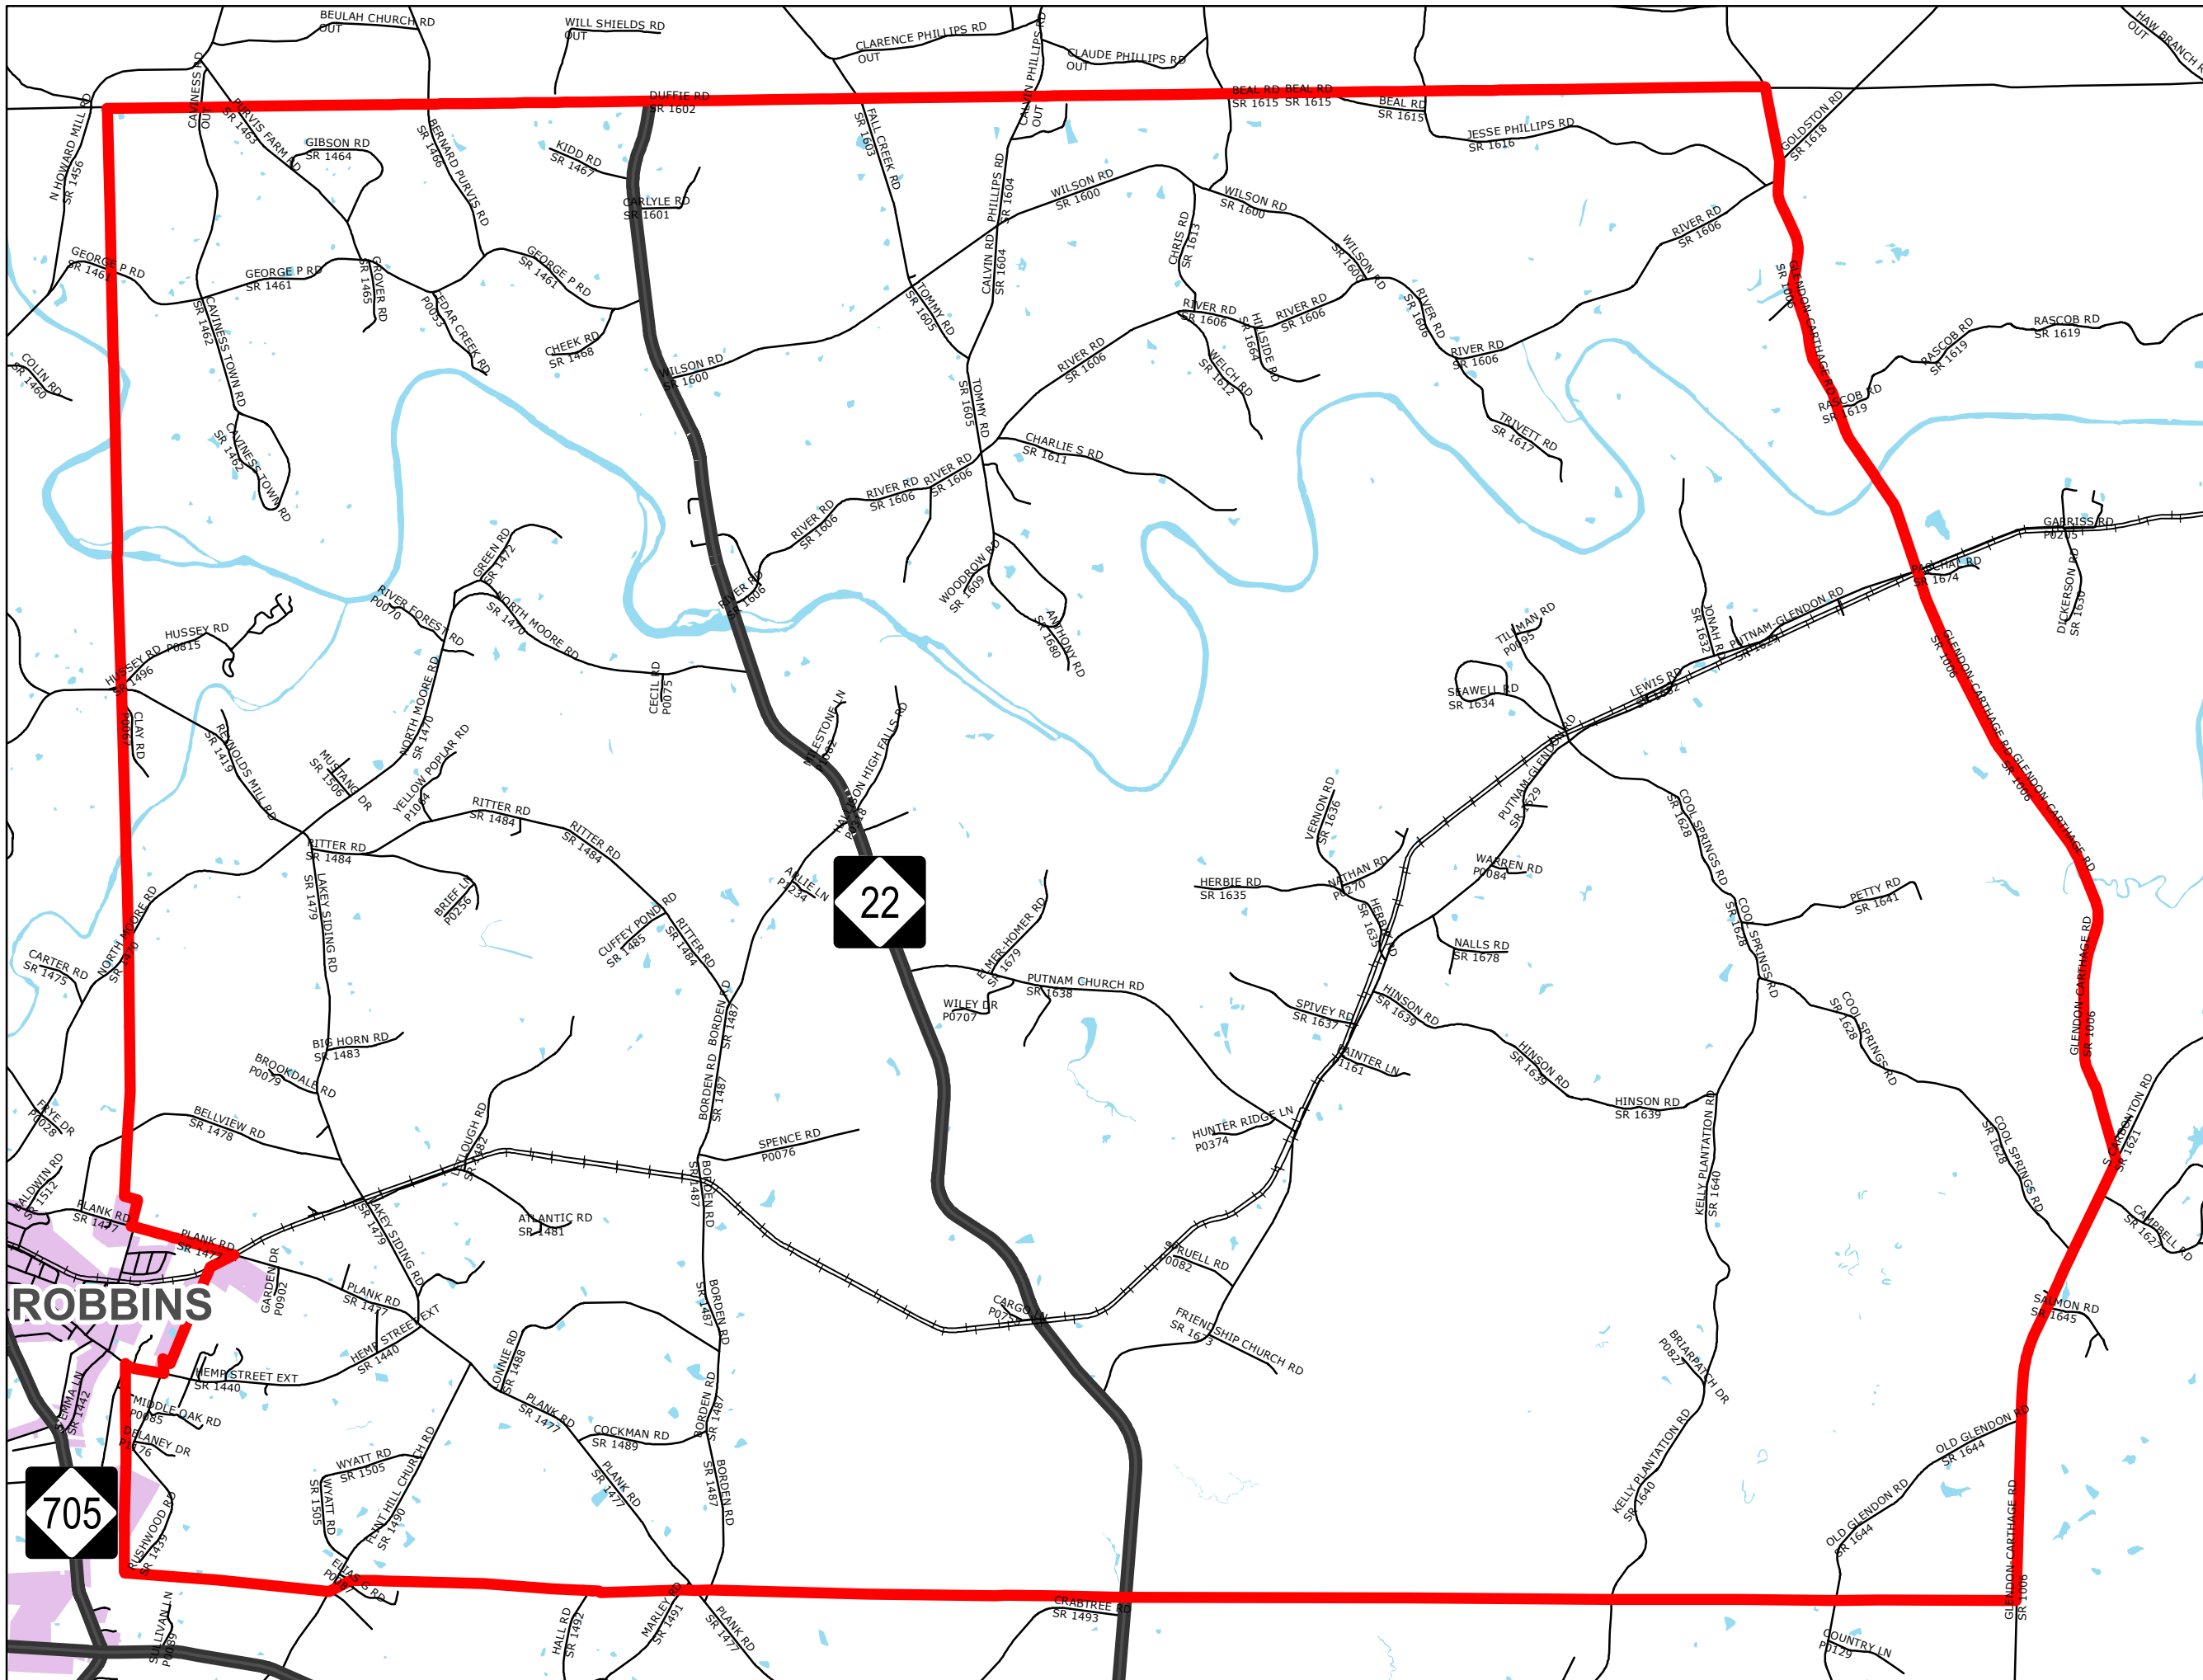

D-H-R PRECINCT

Legend

- D-H-R PRECINCT
- RAILROAD
- HIGHWAYS
- STREETS
- LAKES & RIVERS
- **CITY**
- ROBBINS
- COUNTY BOUNDARY

Printed - October 31, 2022

ROBBINS