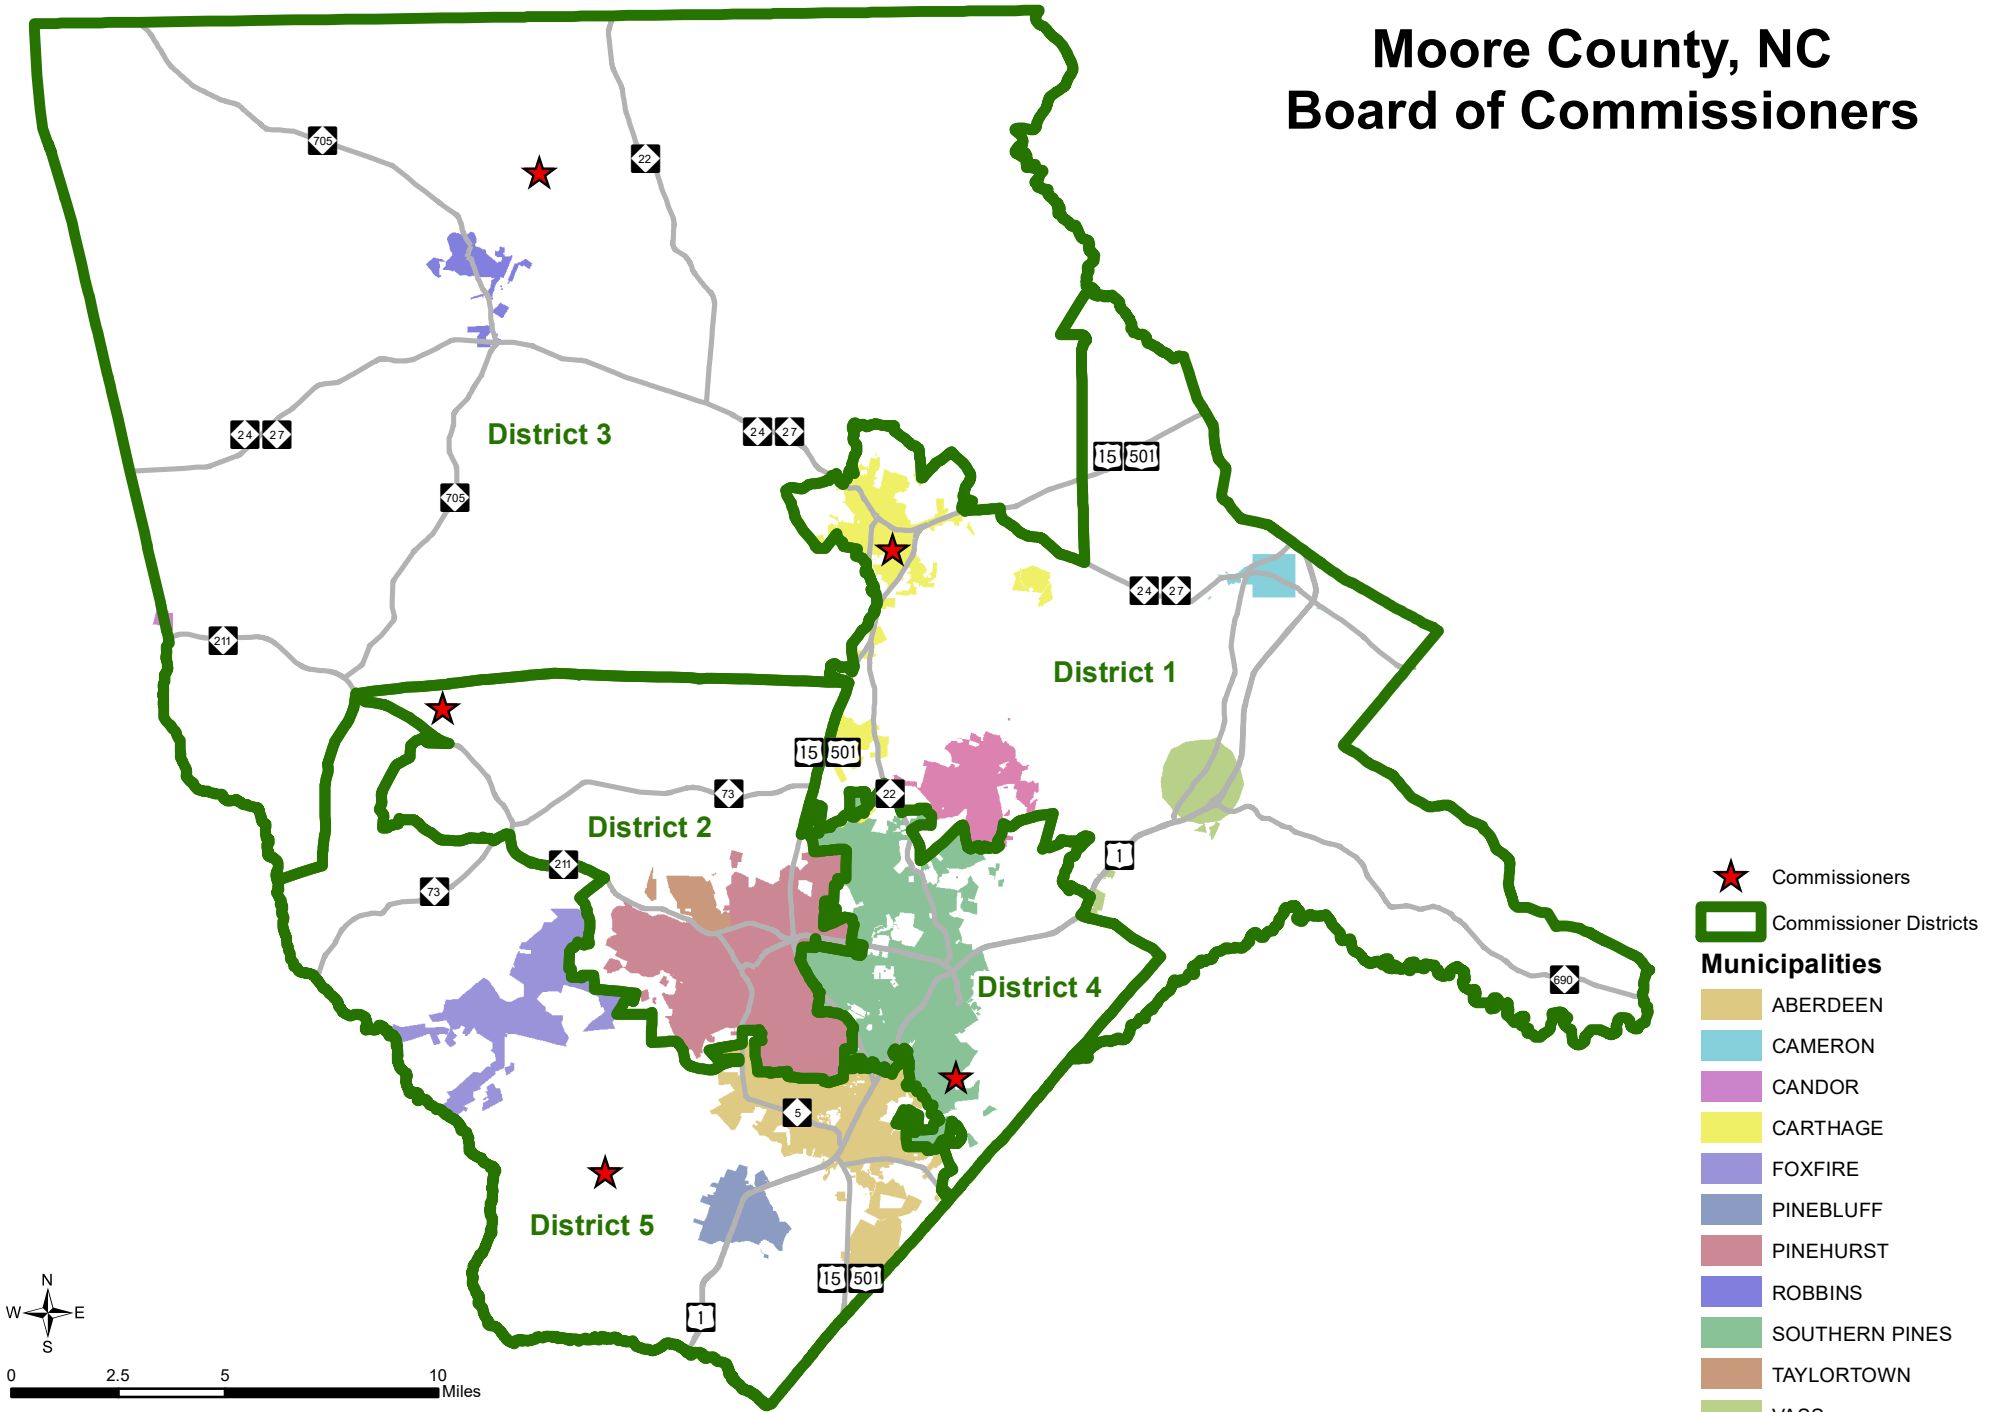

Moore County, NC Board of Commissioners

- ★ Commissioners
- Commissioner Districts
- **Municipalities**
- ABERDEEN
- CAMERON
- CANDOR
- CARTHAGE
- FOXFIRE
- PINEBLUFF
- PINEHURST
- ROBBINS
- SOUTHERN PINES
- TAYLORTOWN
- VASS
- WHISPERING PINES